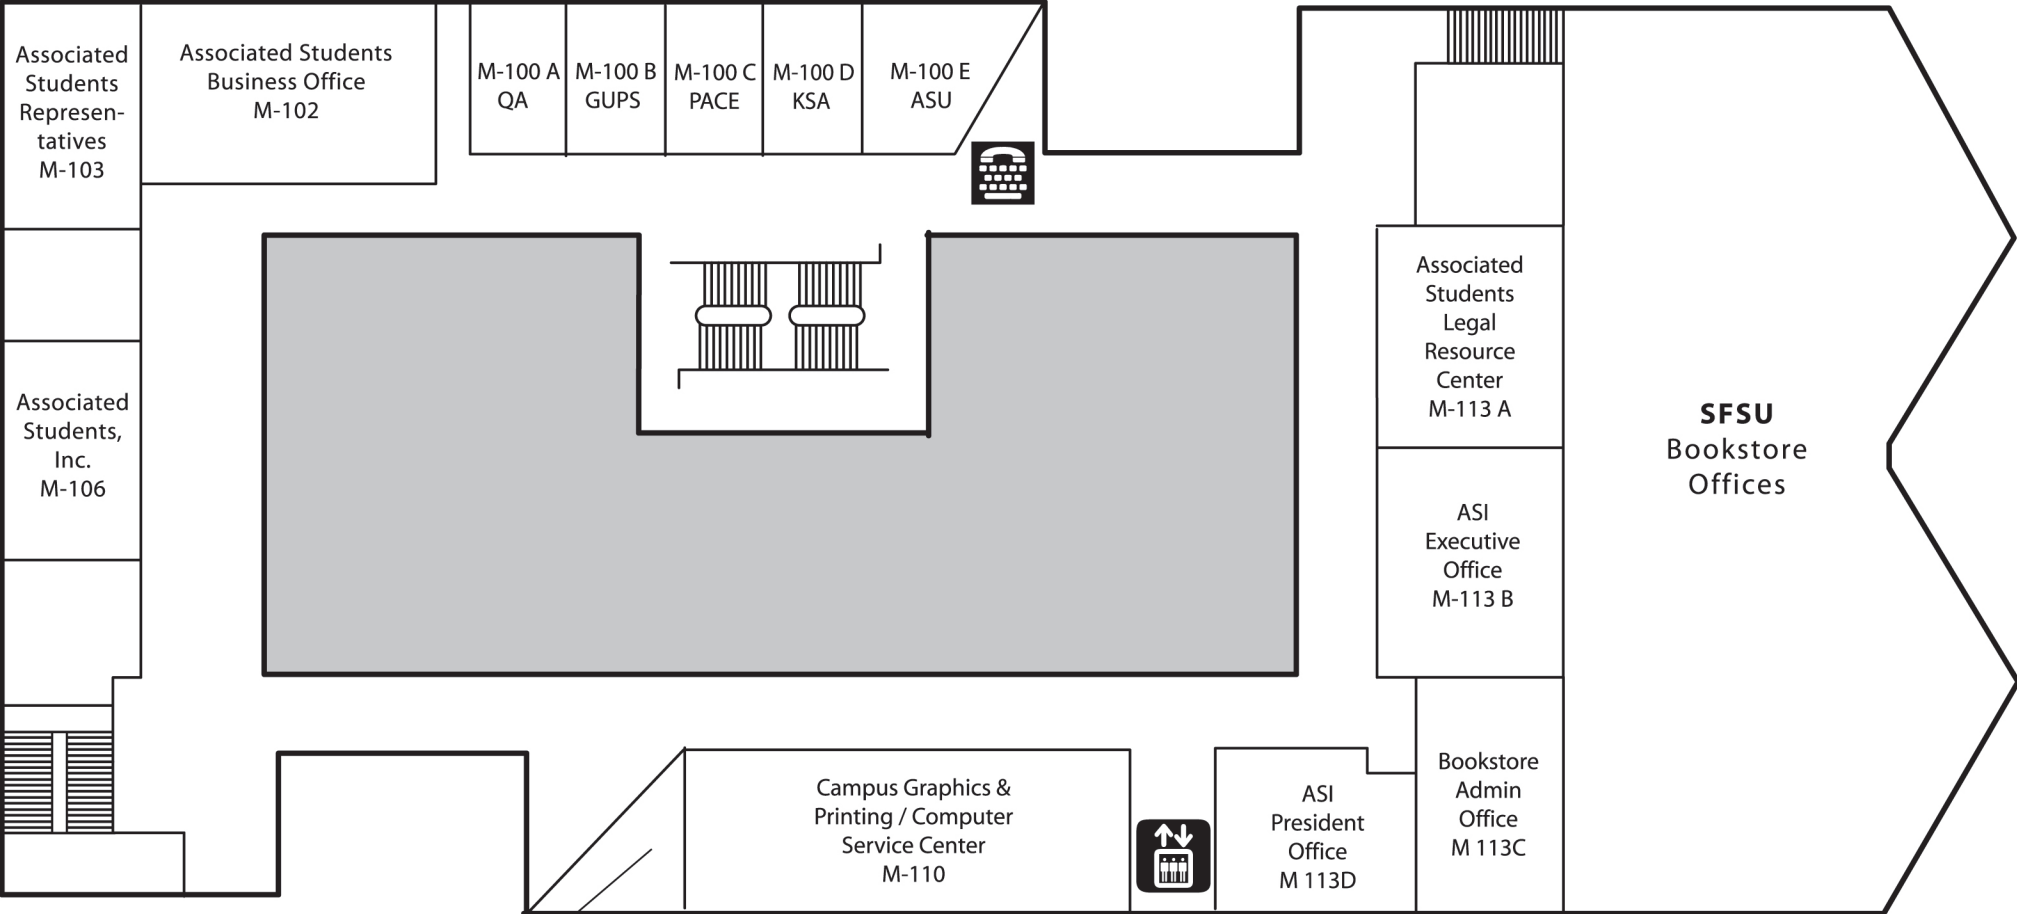

# MEZZANINE LEVEL

Associated Students  
Educational and Referral  
Organization for Sexuality  
(EROS)  
M-109

**KEY**

- Elevator
- Phone (TTY)

**North**  
→